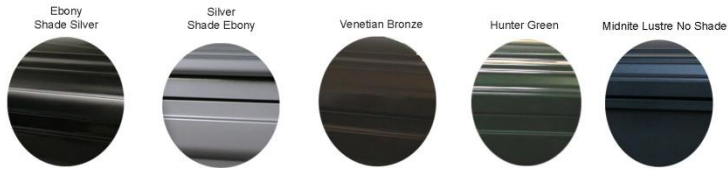

Major - 7779H - SPC
18 Gauge Steel
Auburn Tr-Blend
M4550 3x1 Handles Dyed Gold
CR-962 Rosetan #35 1/2 Special Crepe

Major 18 gauge
* Inside width – 27 3/4”
(Fits in 30” Vault)
* Color Options
(Auburn, Dark Bronze,
Midnite Blue,
Monarch Blue, Silver,
Black and Hunter
Green)
* Interiors are
customizable

Lynn 20 gauge

- Inside width – 27 3/4” (Fits in 30” Vault)
- Color Options (Powder Blue, Burgandy, Medium Bronze)
- Custom Interiors and shell colors also available